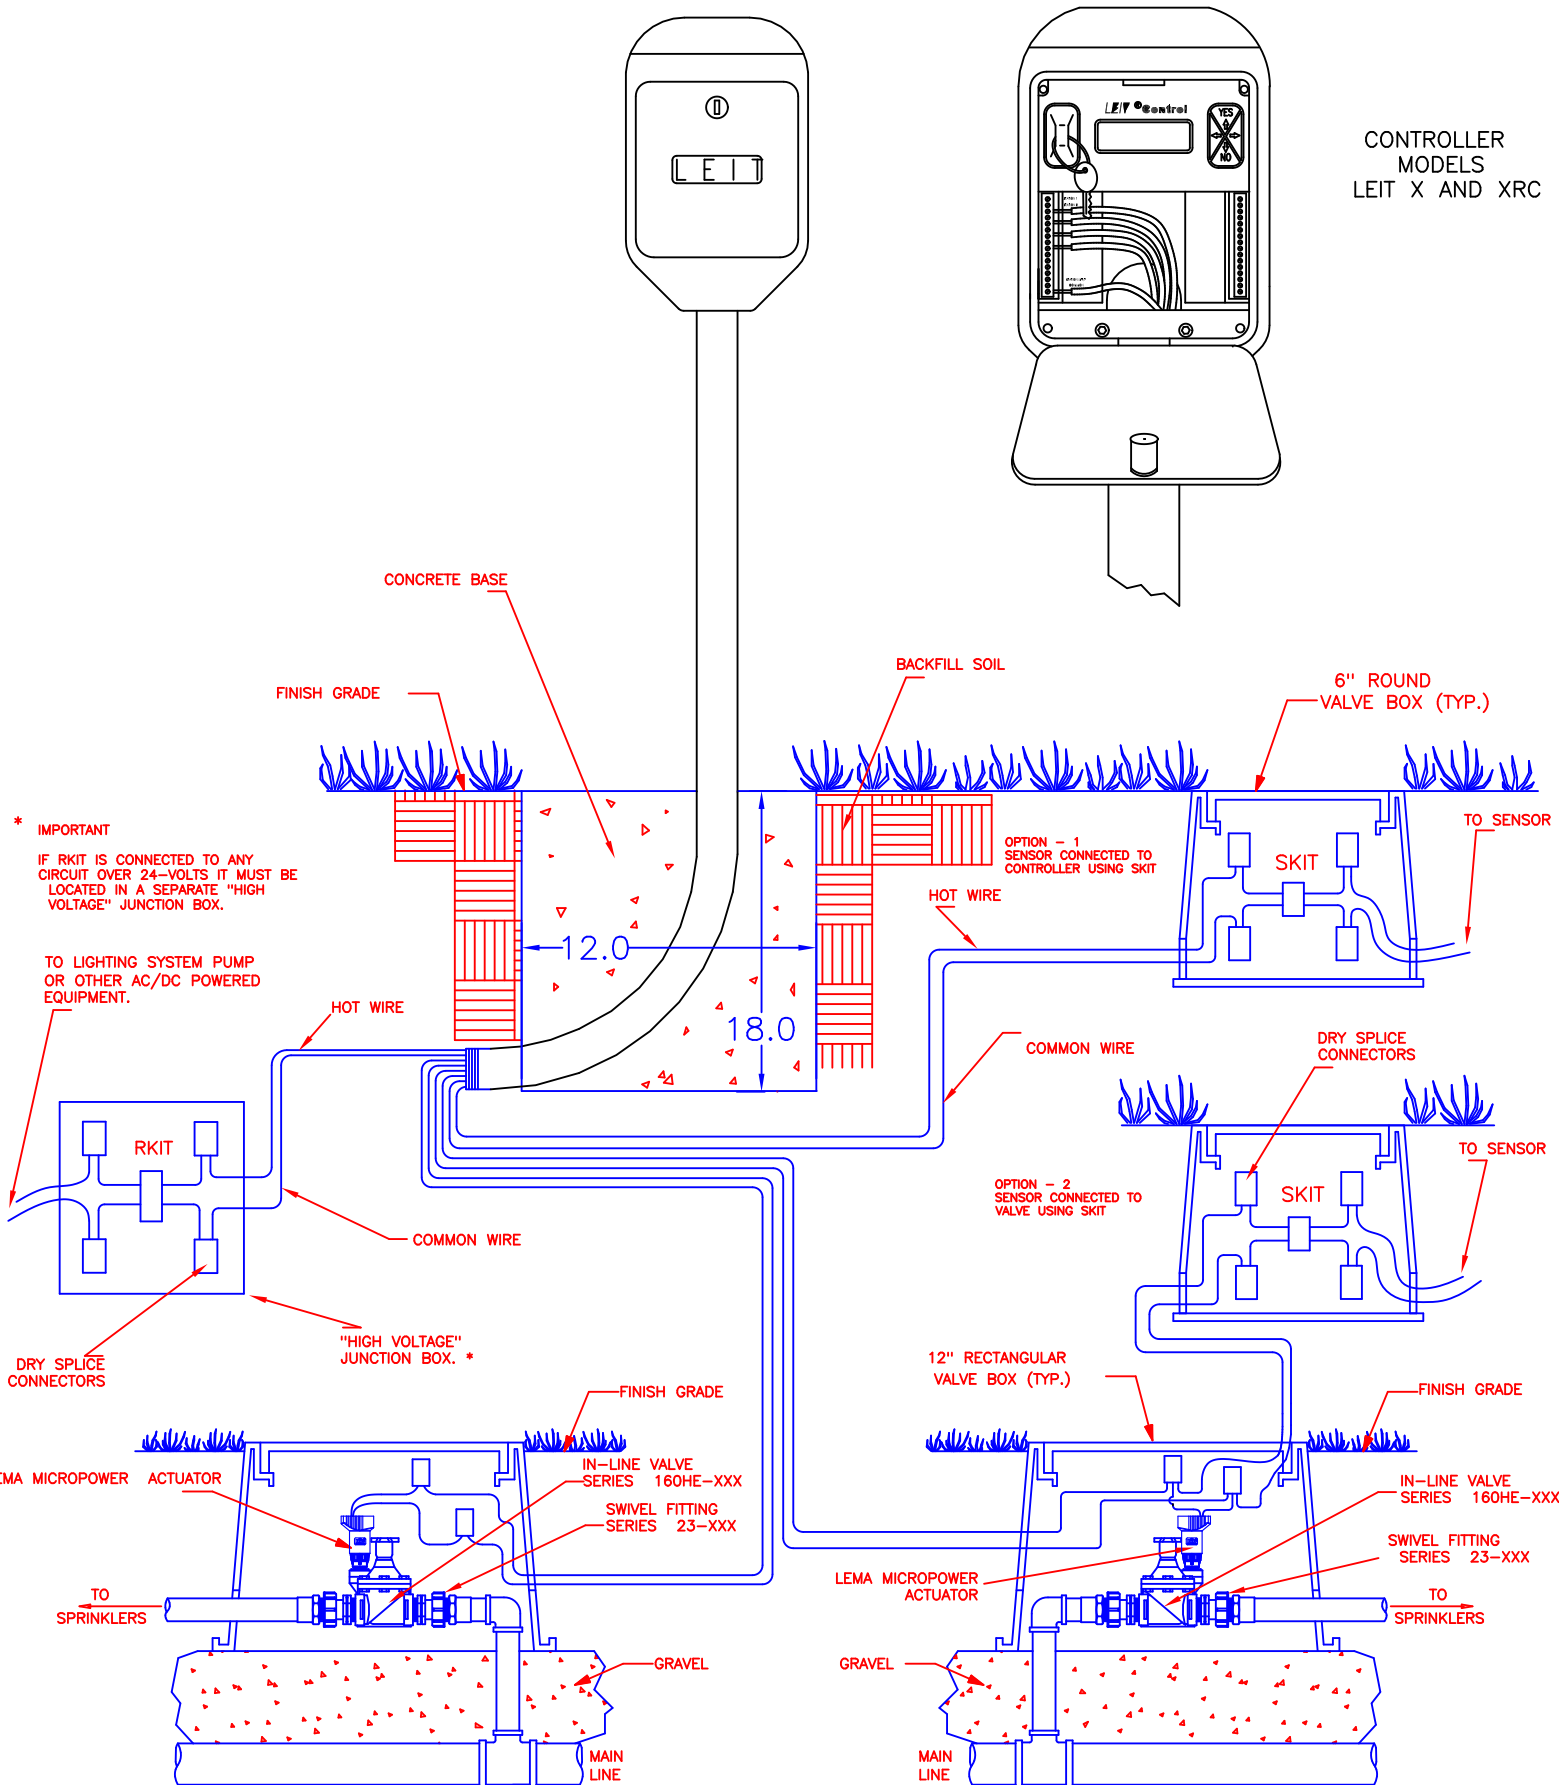

CONTROLLER
MODELS
LEIT X AND XRC

8

TYPICAL SYSTEM INSTALLATION LEIT X AND XRC
USING 1600HE ACTUATOR