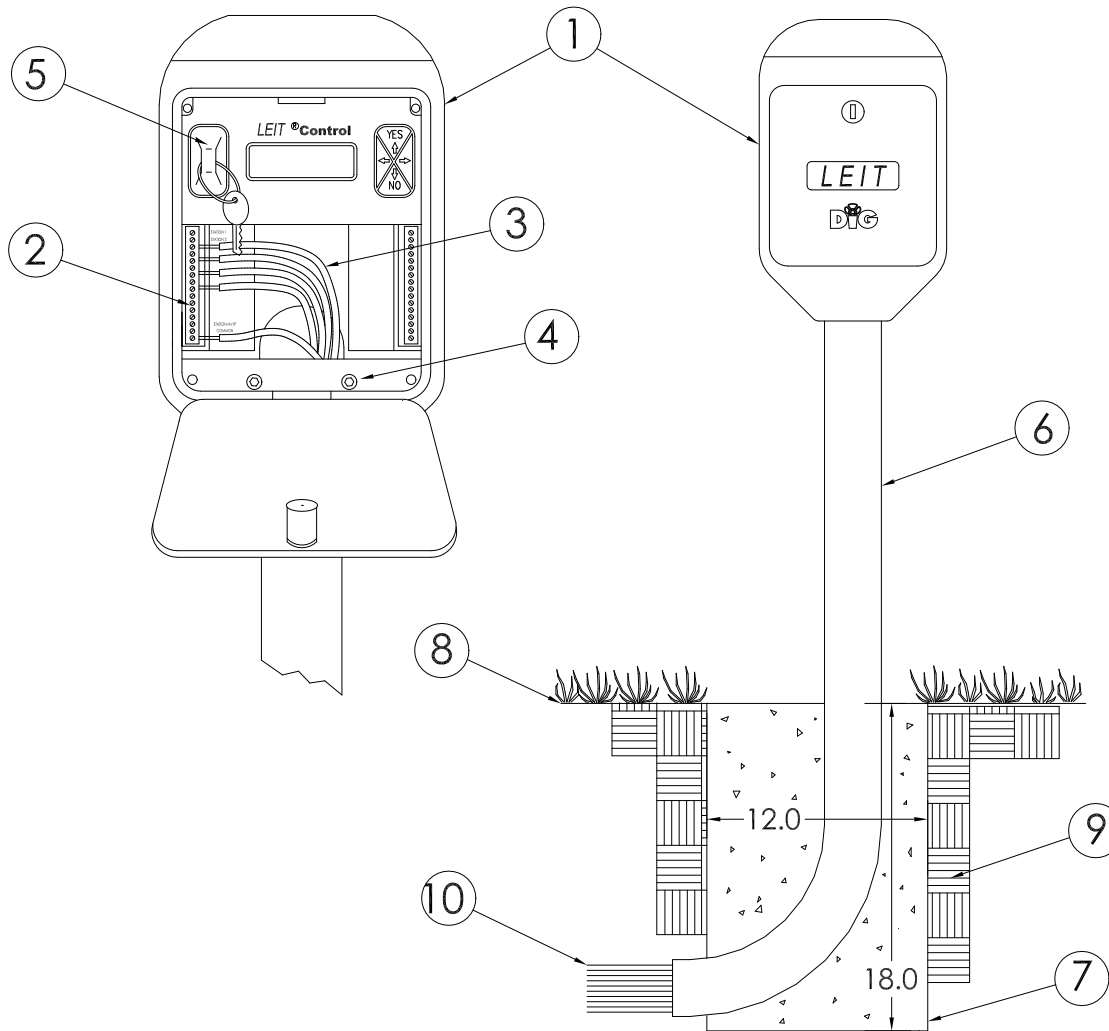

LEGEND

- ① AMBIENT LIGHT POWERED IRRIGATION CONTROLLER, SERIES X AND XRC.
  - a. MODEL X: 10 TO 28 STATIONS
  - b. MODEL XRC: 4 TO 28 STATIONS WITH RADIO REMOTE
- ② TERMINAL STRIP
- ③ 12 OR 14 GAUGE WIRE
- ④ CLAMPS, SPACER AND SCREWS INCLUDED WITH MOUNTING COLUMN
- ⑤ PROGRAMMING KEY MODEL LEIT KEY
- ⑥ GALVANIZED STEEL MOUNTING COLUMN
  - a. MODEL MCOLX 35" (89 cm) SHORT
  - b. MODEL MCOLXL 51" (129 cm) LONG
- ⑦ 12" X 18" POURED CONCRETE BASE USING 90 LB (40 kg) BAG OF CONCRETE. INSTALL PER MANUFACTURER'S INSTALLATION GUIDE.
- ⑧ FINISH GRADE
- ⑨ BACKFILL SOIL
- ⑩ DIRECT BURIAL CONTROL WIRES TO CONTROL VALVES

1
**LEIT ENERGIZED IRRIGATION CONTROLLER**  
**LEIT X AND XRC**